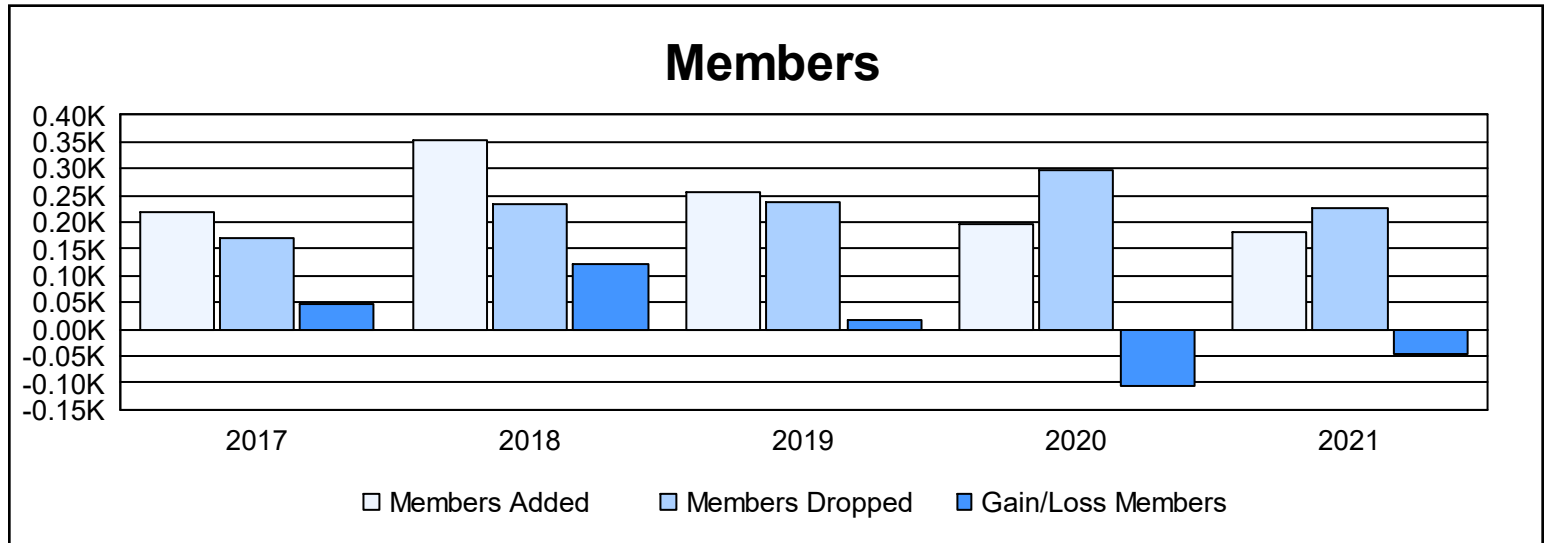

Year	New Clubs	Dropped Clubs	Gain/ Loss Clubs	New Members	Charter Members	Reinstate Members	Transfer Members	Total Member Added	Total Members Dropped	Gain/ Loss Members
2016-2017	1	0	1	161	35	6	16	218	171	47
2017-2018	3	0	3	222	111	7	13	353	232	121
2018-2019	2	0	2	182	61	5	8	256	238	18
2019-2020	1	0	1	144	32	8	11	195	299	-104
2020-2021	0	2	-2	152	5	10	13	180	227	-47
<b>Average</b>	<b>1</b>	<b>0</b>	<b>1</b>	<b>172</b>	<b>49</b>	<b>7</b>	<b>12</b>	<b>240</b>	<b>233</b>	<b>7</b>

### Membership Composition June 2021 Cumulative