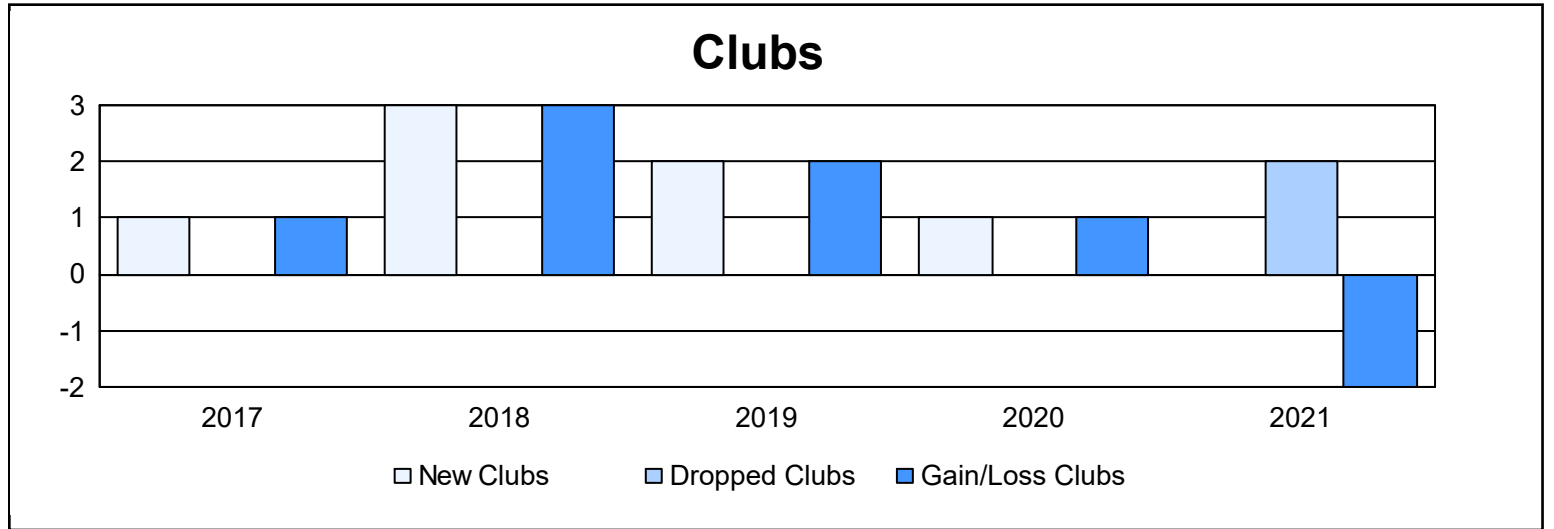

Year	New Clubs	Dropped Clubs	Gain/ Loss Clubs	New Members	Charter Members	Reinstate Members	Transfer Members	Total Member Added	Total Members Dropped	Gain/ Loss Members
2016-2017	1	0	1	161	35	6	16	218	171	47
2017-2018	3	0	3	222	111	7	13	353	232	121
2018-2019	2	0	2	182	61	5	8	256	238	18
2019-2020	1	0	1	144	32	8	11	195	299	-104
2020-2021	0	2	-2	152	5	10	13	180	227	-47
<b>Average</b>	<b>1</b>	<b>0</b>	<b>1</b>	<b>172</b>	<b>49</b>	<b>7</b>	<b>12</b>	<b>240</b>	<b>233</b>	<b>7</b>

### Membership Composition June 2021 Cumulative